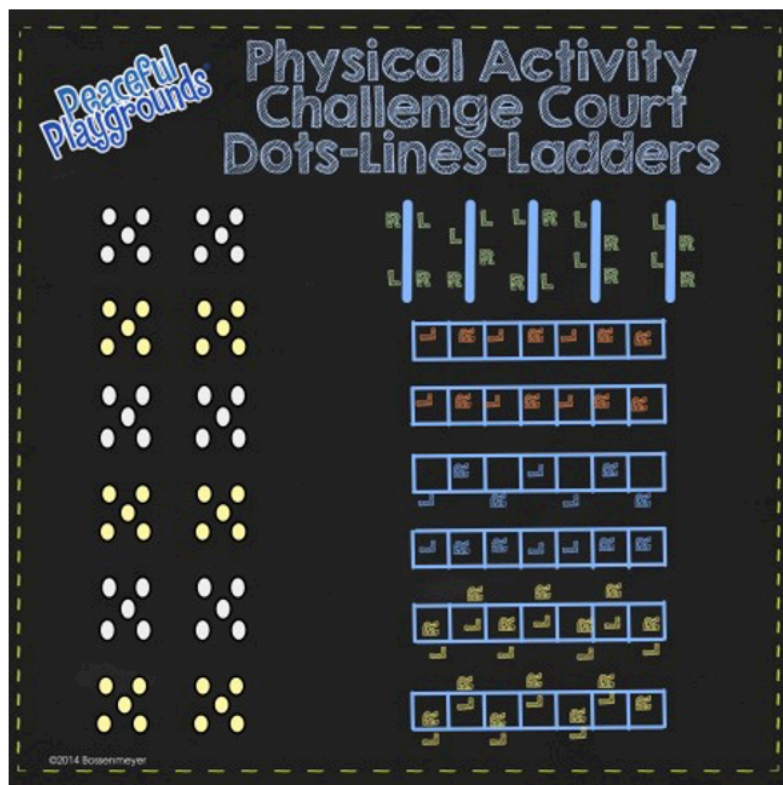

## Physical Activity Court

A Painted Fitness Center that is Economical and Convenient

Create a walking track. It's easier than you think.

A new physical activity program includes a permanent physical activity court and a trail that is painted on the playground. Unlike a fitness trail that requires expensive outdoor equipment stations, the physical activity court is low-cost, easy to implement, and can be added to existing space or the perimeter of an asphalt area. Another benefit is the elimination of carrying bulky cones and mats to the playground for stations which instead, are painted stations immediately ready for student and community participation.

The set comes with Letters, Numbers, feet, and shapes which can be added to PA Court. Contents included: 1. PA Stencils for lines, ladders and dot sets. 2. Online Support and Layout Suggestions. 3. Site License and 4. Paint and Paint