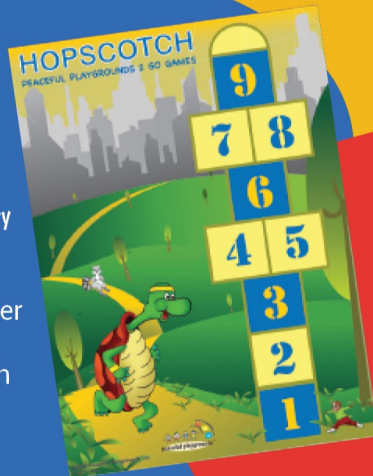

Hopscotch Includes 4 Physical Activities & 1 Academic Activity

- Number Recognition
- Jumping Feet Together and Apart
- Traditional Hopscotch
- Game Board