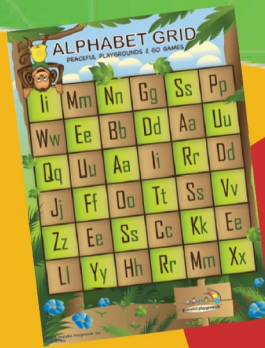

Peaceful Playgrounds

2 Go Games

Exciting Games Include:

Hopscotch • Balance Beam
Bean Bag Toss • Number Grid
Alphabet Grid • Target Game

2 Go Games Kit includes everything you need to create and implement an exciting indoor Play space for learning!

Create Indoor Games!

Create Peaceful Playgrounds in your classroom or daycare center on a rainy or snowy day!

2 Go Games Kit Includes:

Hopscotch, Balance Beam, Bean Bag Toss, Number Grid, Alphabet Grid and Target Game. All 6 Games come with a large game mat, markers, beanbags, storage bag and 30 table cards.

<https://peacefulplaygrounds.com/2-go-indoor-games-program/>

<https://peacefulplaygrounds.com>

951-245-6970

All Games Include:

Game Markers, 6 Bean Bags, 30 Table Mats, Large Number Grid Rug, Game Instructions, Activities Storage Bag

Peaceful Playgrounds

Alphabet Grid Includes 8 Physical Activities & 8 Academic Activities

- Alphabet Identification
- Alphabet Letter Sounds
- Initial Sound Practice
- What Letter Comes Next?
- Bingo Blackout
- Spelling Words or Consonant-Vowel-Consonant Words
- Spell First & Last Name-Street Name Spelling-Months
- "A"-My Name Is