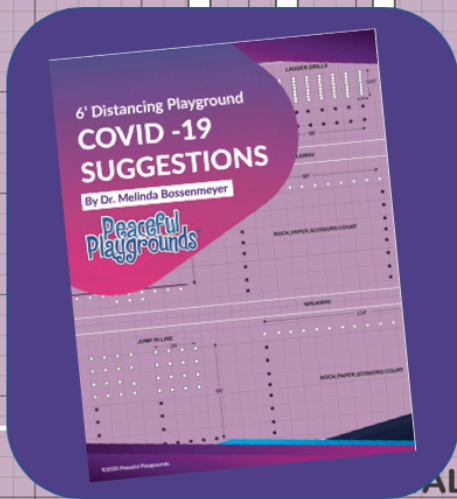

6' Social Distancing Playground

The recess solution during the pandemic

Components

- Blueprint
- Games Guide
- 20 Ladder Challenges
- 12 Jump Rope Challenges
- Video demonstrations by scanning QR Codes
- 9 Activity Zones
- Ladder Stencils
- Feet Stencils
- Dot Stencils
- Paint and Paint Machine
- Online staff training